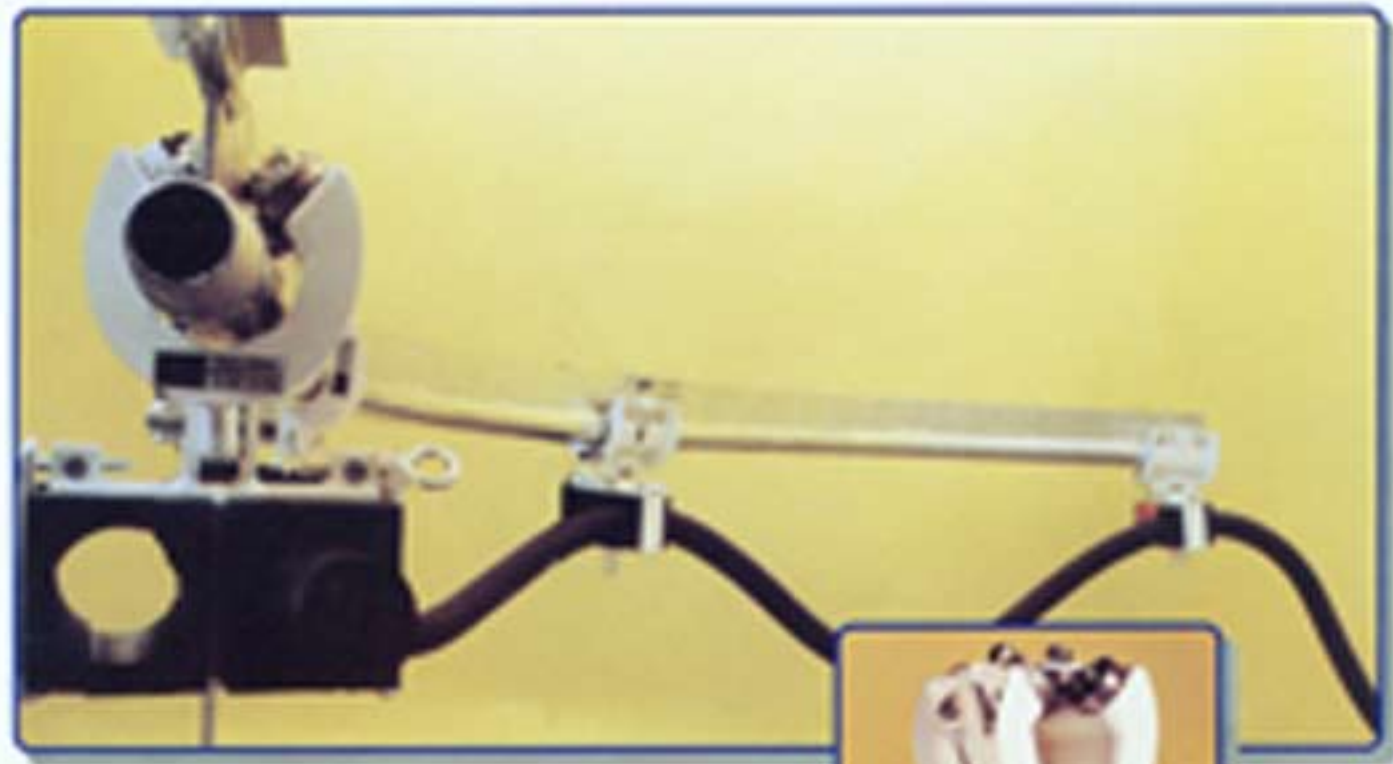

The **Monorail**

The safe, easy to assemble monorail trolley system, designed to carry individual loads or cabling.

CONVEYOR & EQUIPMENT SPECIALISTS
PTY LTD

5 O'Neill Street, Unanderra NSW 2526
Telephone: (042) 721 380 Fax: (042) 721 378
Unit 3, 194 Macquarie Road, Wilmers Bay NSW 2282
Telephone: (049) 543 808 Fax: (049) 543 810