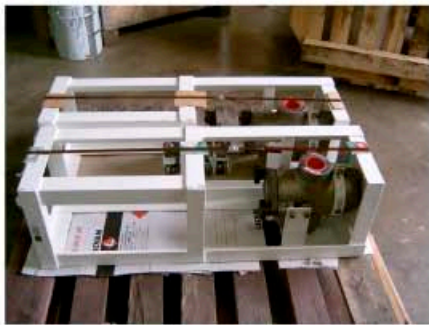

Filters & Filter Stations

Product Code:
52050 0001 (top item)
52050 0002 (bottom item)

Product Description;
Filter Housing S/steel (top item)
Filter Element P50 Micron

Product Code: **54000 1004**
Description: Filter Element 25 Micron

Product Code:
WFS075

Product Description;
Drivehead Water Filter Station

Product Code:
FILHOUS

Product Description:
Monorail Filter Pump Station Carrier

Product Code:
STRAINER

Product Description:
Strainer 22050 Pump Assembly